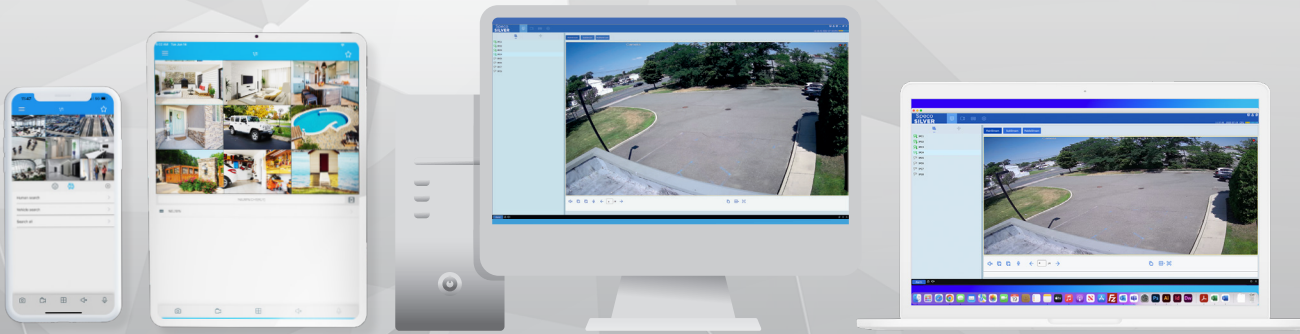

Speco
SILVER

Remote view from your home, office, or anywhere on-the-go!

Download the **Speco Silver** Mobile App to
take advantage of all these amazing features!

speco
technologies

1.800.645.5516 | silverbyspeco.com