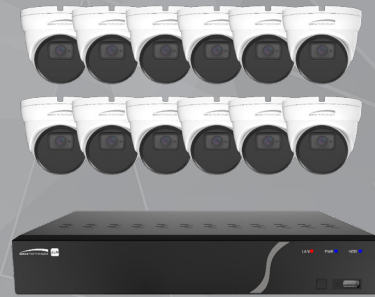

What's in the box:

- NVR with hard drive
- 12 5MP cameras
- Remote control (batteries included)
- USB optical mouse
- Power Adaptor

ZIPK4N1

4 Channel Surveillance Kit with 4 5MP Cameras and 4 Built-in PoE Ports

- Up to 8MP resolution* for live view, recording, and playback
- Plug & Play - get video automatically via the PoE ports without any setup
- Supports streams up to H.265 for reduced bandwidth and reduced hard drive space requirements
- QR code based network setup for easy remote access
- Free P2P services & US-based DDNS Services
- 4K monitor output
- Gigabit Ethernet port
- Built-in S.M.A.R.T technology (Self-Monitoring, Analysis and Reporting Technology for HDD)
- Remote monitoring via PC, Mac, and mobile apps
- 1TB storage
  - Facial Recognition
  - People Detection
  - Vehicle Detection

*With addition of 8MP Speco Silver Cameras