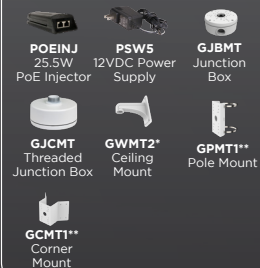

2 WAY AUDIO BUILT IN Two-way Audio Built In

DC 12V **RJ45 PoE** **microSD** Up to 256GB

Built-In Microphone **Built-In Speaker**

O8SDDT1

Optional Accessories

*requires GJCMT
**requires GWMT2

8MP White Light Intensifier® IP Cameras NDAA COMPLIANT