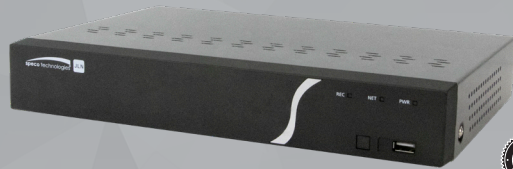

- Up to 8MP resolution for live view, recording, and playback
- Plug & Play – get video automatically via the PoE ports without setup
- Supports H.265 and H.264 streams
- Free P2P services & US-based DDNS Services
- 4K monitor output
- Gigabit Ethernet port
- Built-in S.M.A.R.T technology (Self-Monitoring, Analysis and Reporting Technology for HDD)
- Remote monitoring via PC, Mac, and mobile apps
- Intelligent Analytics including*:
 - Facial Detection and Recognition
 - People Detection
 - Vehicle Detection
 - Heat Mapping
 - Line Crossing and Intrusion Detection
 - Line Length Detection
 - Object Removed/Left Behind
 - Video Tampering