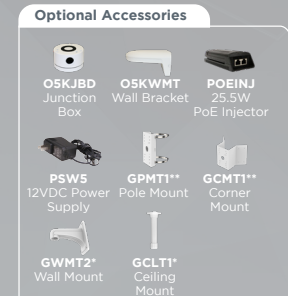

*requires GJCMT
**requires GWMT2