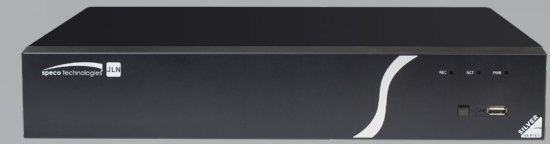

- Supports up to 12MP (IP) on all channels
- 4 SATA ports for up to 12TB each 48TB total
- Easy video exporting
- H.265 compression- Store up to 2x more than H.264!
- 2-year warranty
- 16 Alarm inputs and 1 Alarm output
- Free P2P services & US-based DDNS Services
- Intelligent Analytics including: facial recognition, people detection, vehicle detection, license plate recognition, intrusion, and line crossing
- Supports ONVIF profiles G/S/T

NDAA
COMPLIANT